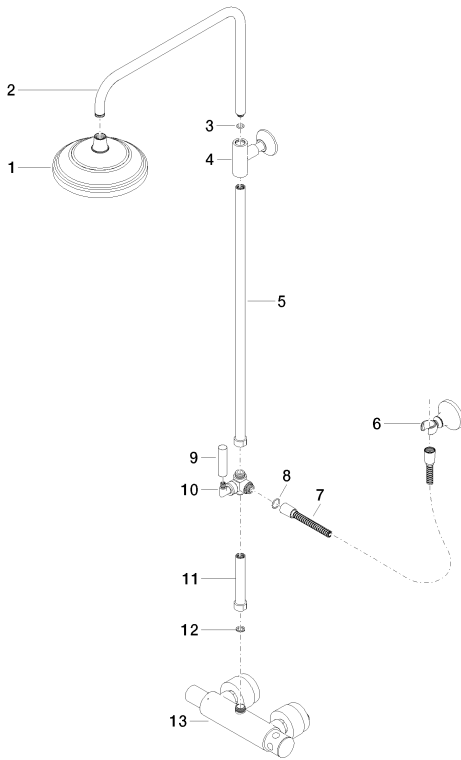

Shower - Madison
Exposed shower set - polished chrome
Article number: 34 459 360-00 0010

- Projection 16-1/2"
- Rainshower
- Rain shower \varnothing 7-7/8"
- Rain shower with descaling system
- Rain shower water flow rate limited to max. 1.8 gpm
- Shower head / hand shower diverter
- Height from center of faucet to bottom of rainhead 38-3/4"
- Height from center of faucet to top of shower arm 45-5/8"
- Flanges \varnothing 2-1/2"
- Wall bracket with flange \varnothing 2-5/8"
- Flange for wall connection \varnothing 2-3/8"
- Center to center 5-7/8" \pm 1/2"
- Metal shower hose 49-1/4" with anti-twist device
- 1/2" connection
- Internal backflow preventer.
- NOTE: Hand shower sold separately. Please see hand shower options under the miscellaneous articles section of each series.

polished chrome

Accessory is required for this item.

Shower - Madison
Exposed shower set - polished chrome
Article number: 34 459 360-00 0010

Dimensional drawing

1:10

All dimensions in mm / inch = mm x 0,0394

Required article

35 080 970-90 0010
Rough-in adapter -

Shower - Madison
 Exposed shower set - polished chrome
 Article number: 34 459 360-00 0010

Spare parts list

| Number | Item Number | Designation | Number of units |
|--------|--------------------|---|-----------------|
| 1 | 04 12 05 038 30-00 | shower | 1 |
| 2 | 04 28 22 101 20-00 | spout | 1 |
| 3 | 09 14 10 011 90 | seal | 1 |
| 4 | 90 17 11 037 01-00 | holder | 1 |
| 5 | 90 28 22 104 00-00 | pipe | 1 |
| 6 | 28 050 410-00 | holder | 1 |
| 7 | 28 104 970-00 | Metal shower hose 1/2" x 1/2" x 49-1/4" - polished chrome | 1 |
| 8 | 09 14 10 122 90 | seal | 1 |
| 9 | 11 170 880-00 | handle | 1 |
| 10 | 90 17 09 045 00-00 | diverter | 1 |
| 11 | 90 28 22 103 00-00 | pipe | 1 |
| 12 | 09 14 20 002 90 | seal | 1 |
| 13 | 04 17 01 044 01-00 | fitting | 1 |