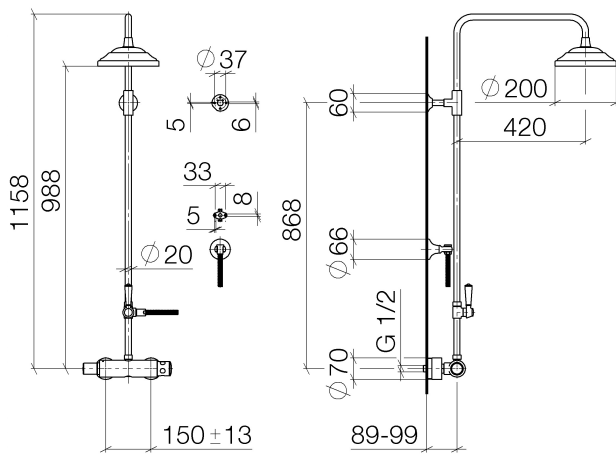

Shower - Madison
Exposed shower set - polished chrome
Article number: 34 459 360-00 0010

- Projection 16-1/2"
- Rainshower
- Rain shower \varnothing 7-7/8"
- Rain shower with descaling system
- Rain shower water flow rate limited to max. 1.8 gpm
- Shower head / hand shower diverter
- Height from center of faucet to bottom of rainhead 38-3/4"
- Height from center of faucet to top of shower arm 45-5/8"
- Flanges \varnothing 2-1/2"
- Wall bracket with flange \varnothing 2-5/8"
- Flange for wall connection \varnothing 2-3/8"
- Center to center 5-7/8" \pm 1/2"
- Metal shower hose 49-1/4" with anti-twist device
- 1/2" connection
- Internal backflow preventer.
- NOTE: Hand shower sold separately. Please see hand shower options under the miscellaneous articles section of each series.

polished chrome

Accessory is required for this item.

Shower - Madison
Exposed shower set - polished chrome
Article number: 34 459 360-00 0010

Dimensional drawing

1:10

All dimensions in mm / inch = mm x 0,0394

Required article

35 080 970-90 0010
Rough-in adapter -

Shower - Madison
 Exposed shower set - polished chrome
 Article number: 34 459 360-00 0010

Spare parts list

| Number | Item Number | Designation | Number of units |
|--------|--------------------|---|-----------------|
| 1 | 04 12 05 038 30-00 | shower | 1 |
| 2 | 04 28 22 101 20-00 | spout | 1 |
| 3 | 09 14 10 011 90 | seal | 1 |
| 4 | 90 17 11 037 01-00 | holder | 1 |
| 5 | 90 28 22 104 00-00 | pipe | 1 |
| 6 | 28 050 410-00 | holder | 1 |
| 7 | 28 104 970-00 | Metal shower hose 1/2" x 1/2" x 49-1/4" - polished chrome | 1 |
| 8 | 09 14 10 122 90 | seal | 1 |
| 9 | 11 170 880-00 | handle | 1 |
| 10 | 90 17 09 045 00-00 | diverter | 1 |
| 11 | 90 28 22 103 00-00 | pipe | 1 |
| 12 | 09 14 20 002 90 | seal | 1 |
| 13 | 04 17 01 044 01-00 | fitting | 1 |